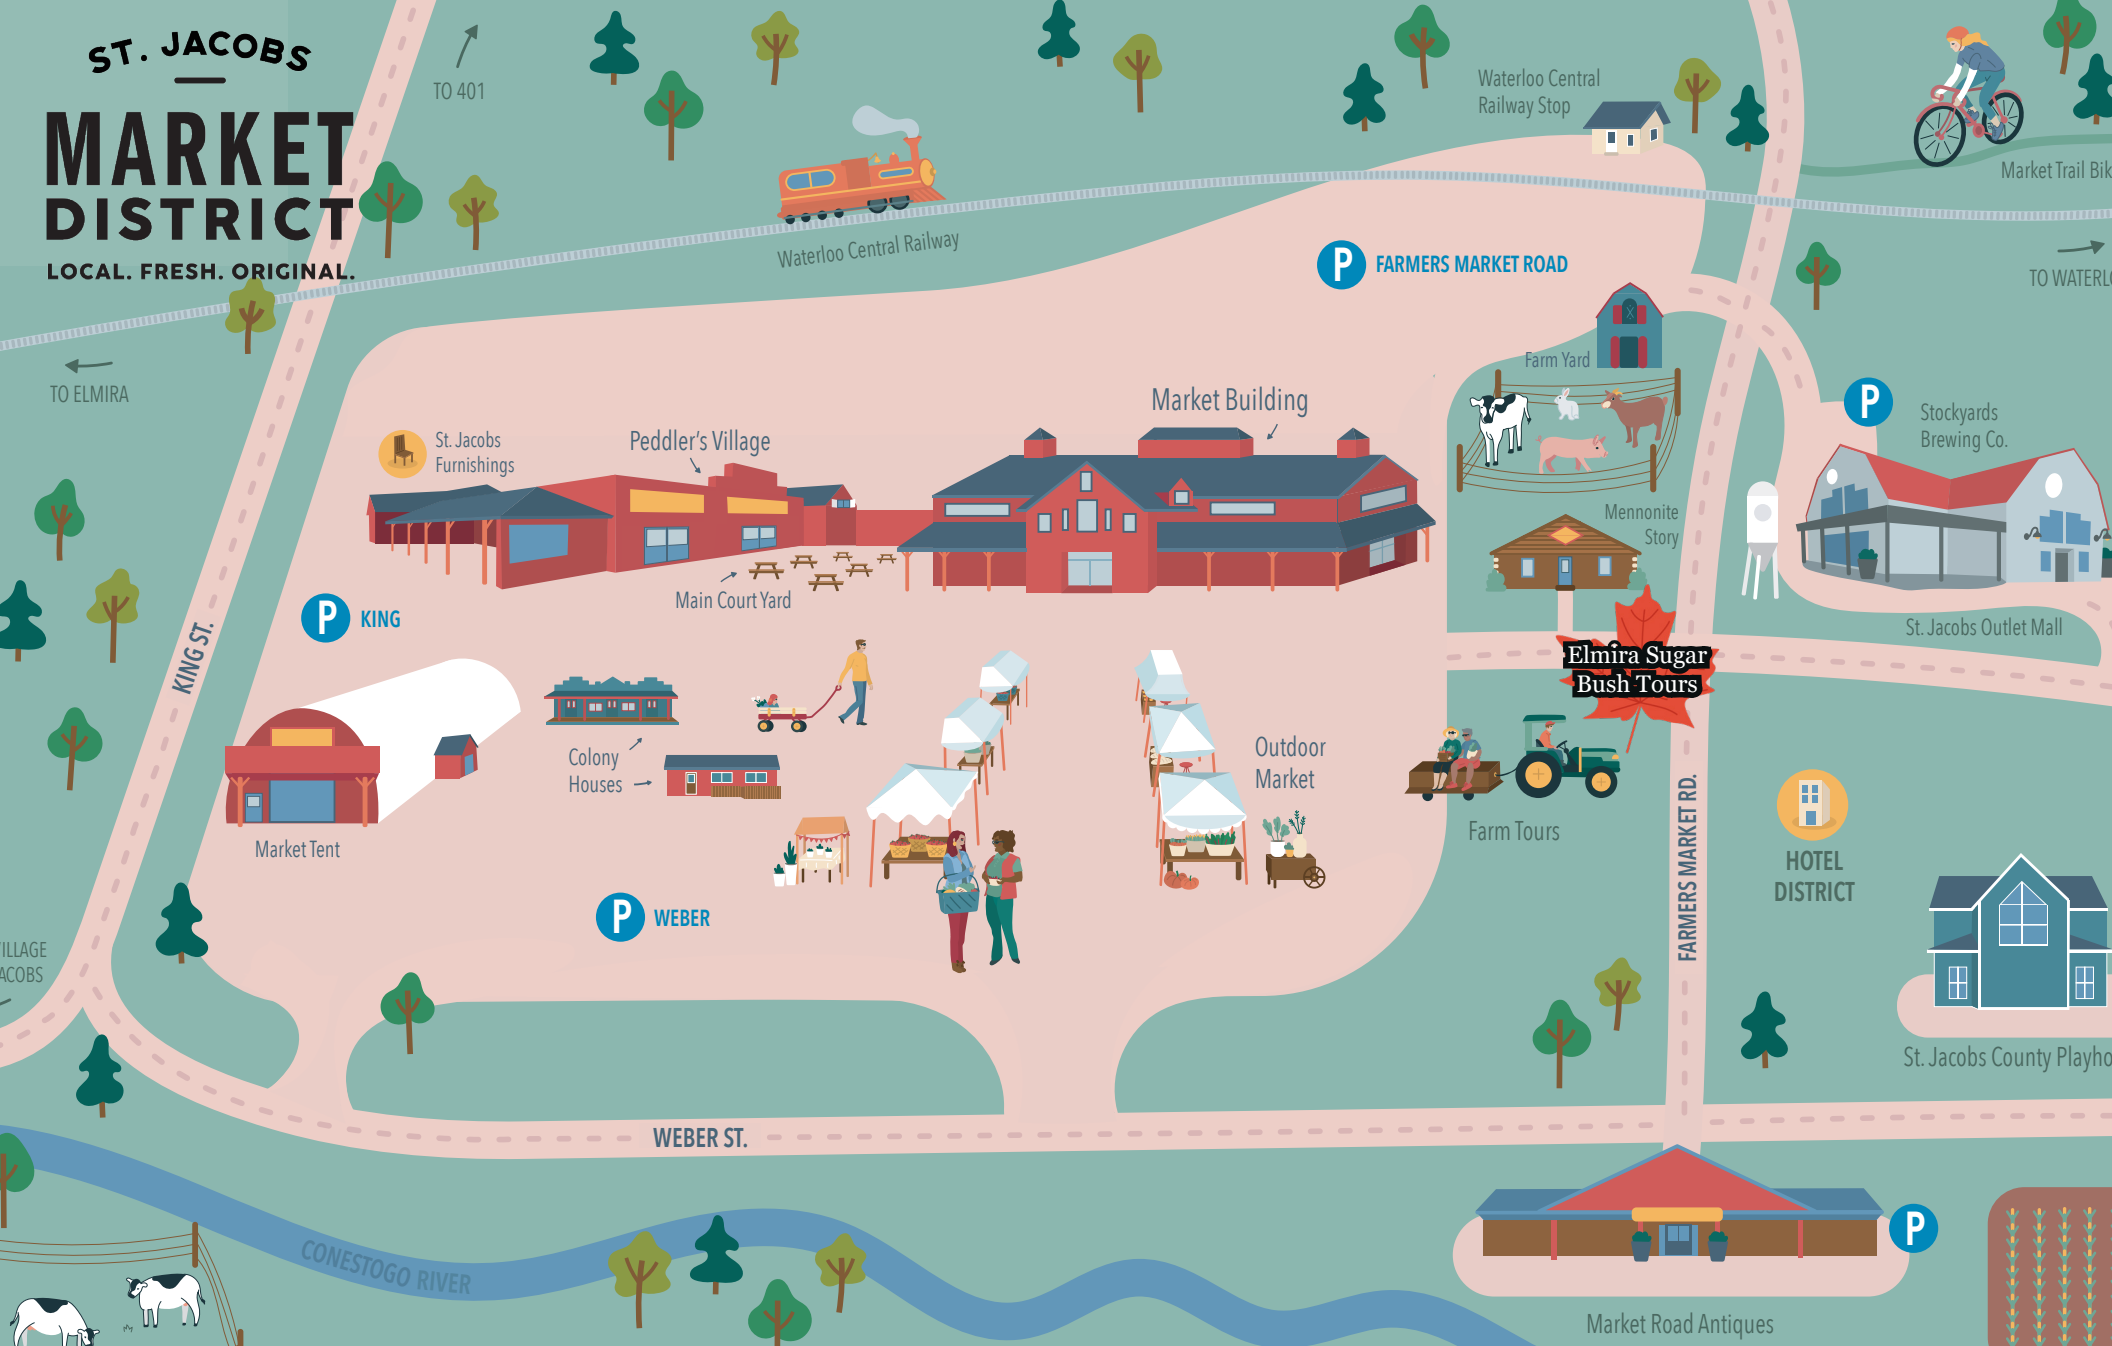

Market Tent

- 19) Bake My Day
- 20) Cheesecake on the Go
- 21) Eatario
- 22) Fatu-mmm Catering
- 23) Full of Beans
- 24) Harvey Martin Farm
- 25) Organic Chef Foods
- 26) The Tamale Girl

Market Building

Peddler's Village

Market Tent

ST. JACOBS
MARKET DISTRICT
 LOCAL. FRESH. ORIGINAL.

Elmira Sugar Bush Tours

Learn about Mennonites, Woolwich Township, and the maple syrup making process. Meet the farmers on this unique bus tour from St. Jacobs Farmers' Market!

Buy tickets at www.elmirawagonrides.com

DATES:	TIMES:
Saturday, March 11	10:00 AM
Thursday, March 16	11:45 AM
Saturday, March 18	1:30 PM
Saturday, March 25	
Saturday April 1	each tour is approx. 1.5 hours
Saturday, April 8	

March Break
 at the Market

SAT MAR 11
 Live ice sculpture carving

THU MAR 16 & SAT MAR 18
 Colouring contest for kids